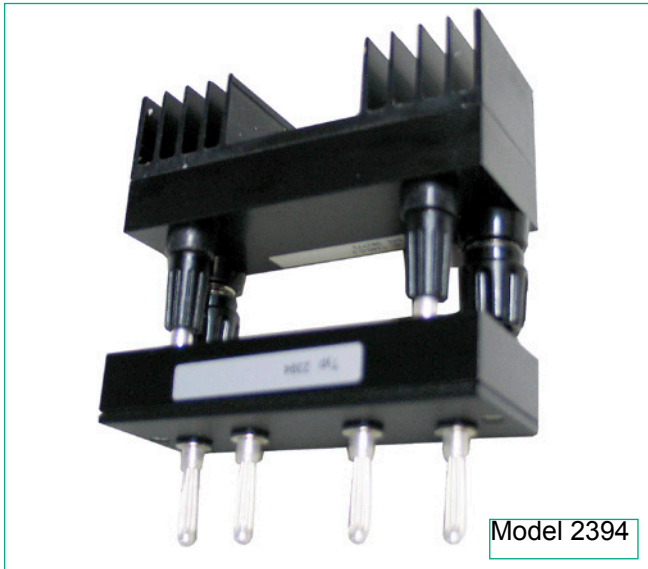

Accessories for RESISTOMAT®

Models 2304, 2316

Adapter for the calibration resistors series 1240.