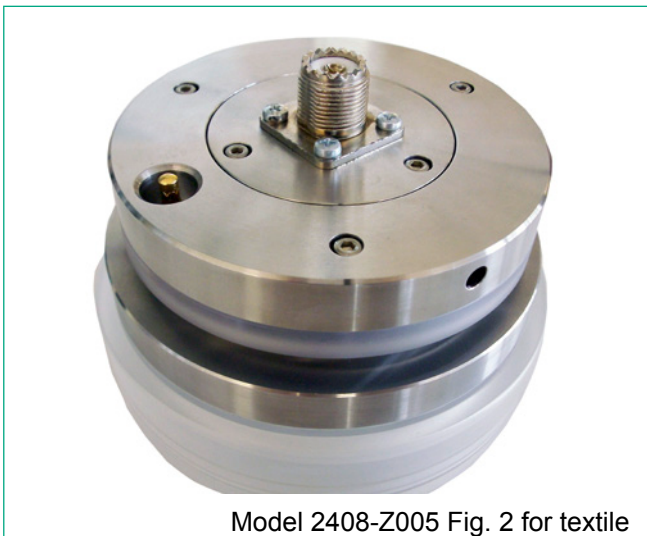

## Accessories for Megohmmeter

Model 24508 and 2408

Model 2408-Z005 Fig. 1 for threads

Model 2408-Z005 Fig. 2 for textile

Guard ring measurement cell model 2408-Z005 for the measurement of surface and volume resistance at textile samples according DIN 54345.