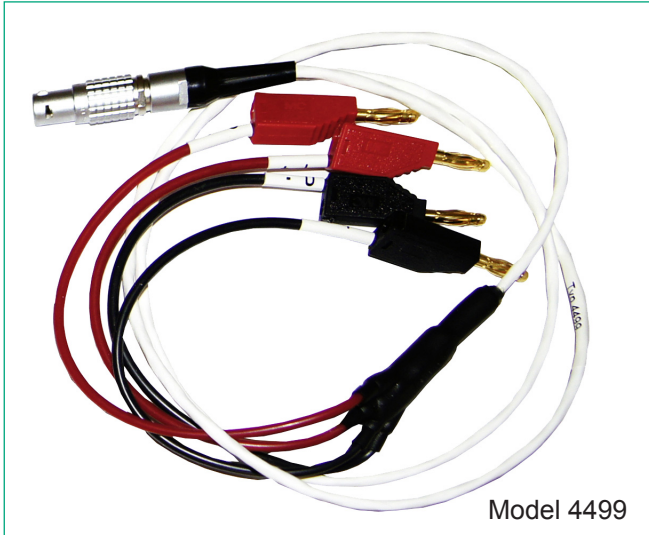

Accessories for DIGISTANT®

Model 4420-V001 and 4423

Cable for resistance and Pt100 measurement